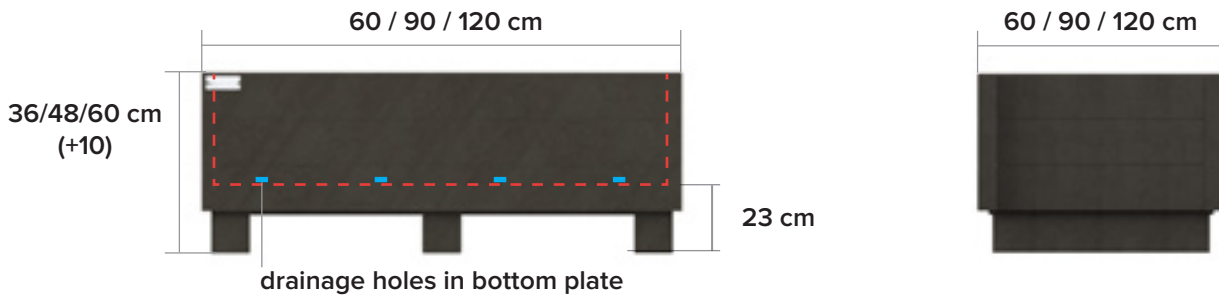

Rotterdam

basic planter often used as traffic obstruction

measurements

models

		PLANTING VOLUME (L)	EMPTY WEIGHT (kg)
WITHOUT SUPPORTS	60 x 60 x 36	62	43
	60 x 60 x 48	95	54
	60 x 60 x 60	127	66
	90 x 90 x 48	235	83
	90 x 90 x 60	316	101
	120 x 60 x 48	204	70
	120 x 60 x 60	274	75
	120 x 120 x 48	439	95
	120 x 120 x 60	590	115
WITH SUPPORTS	60 x 60 x 46	62	53
	60 x 60 x 58	95	64
	60 x 60 x 70	127	76
	90 x 90 x 58	235	105
	90 x 90 x 70	316	123
	120 x 60 x 58	204	80
	120 x 60 x 70	274	85
	120 x 120 x 58	439	105
	120 x 120 x 70	590	125

Coloured throughout

Weatherproof

Completely recyclable

WITHOUT SUPPORTS

1x

WITH SUPPORTS

2x