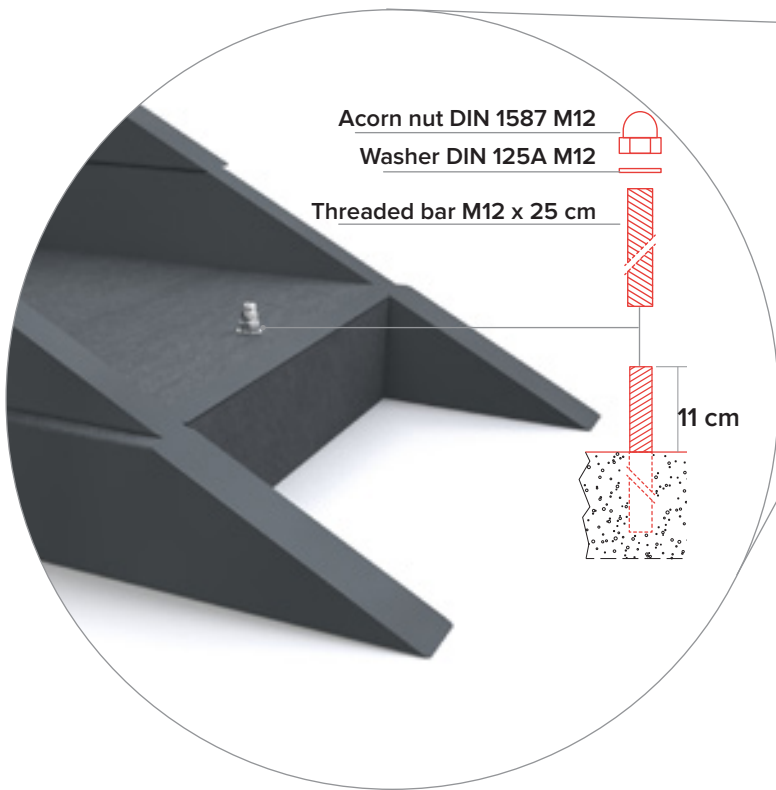

Rotterdam

basic planter often used as traffic obstruction

measurements

models

		PLANTING VOLUME (L)	EMPTY WEIGHT (kg)
WITHOUT SUPPORTS	60 x 60 x 36	62	43
	60 x 60 x 48	95	54
	60 x 60 x 60	127	66
	90 x 90 x 48	235	83
	90 x 90 x 60	316	101
	120 x 60 x 48	204	70
	120 x 60 x 60	274	75
	120 x 120 x 48	439	95
	120 x 120 x 60	590	115
WITH SUPPORTS	60 x 60 x 46	62	53
	60 x 60 x 58	95	64
	60 x 60 x 70	127	76
	90 x 90 x 58	235	105
	90 x 90 x 70	316	123
	120 x 60 x 58	204	80
	120 x 60 x 70	274	85
	120 x 120 x 58	439	105
	120 x 120 x 70	590	125

Coloured throughout

Weatherproof

Completely recyclable

WITHOUT SUPPORTS

1x

WITH SUPPORTS

2x