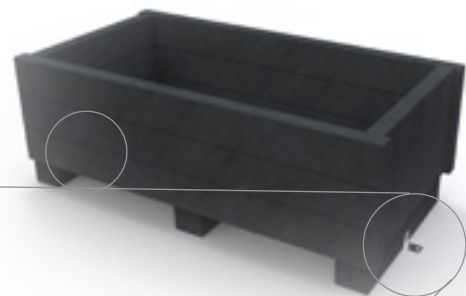

Rotterdam

basic planter often used as traffic obstruction

measurements

models

		PLANTING VOLUME (L)	EMPTY WEIGHT (kg)
WITHOUT SUPPORTS	60 x 60 x 36	62	43
	60 x 60 x 48	95	54
	60 x 60 x 60	127	66
	90 x 90 x 48	235	83
	90 x 90 x 60	316	101
	120 x 60 x 48	204	70
	120 x 60 x 60	274	75
	120 x 120 x 48	439	95
	120 x 120 x 60	590	115
WITH SUPPORTS	60 x 60 x 46	62	53
	60 x 60 x 58	95	64
	60 x 60 x 70	127	76
	90 x 90 x 58	235	105
	90 x 90 x 70	316	123
	120 x 60 x 58	204	80
	120 x 60 x 70	274	85
	120 x 120 x 58	439	105
	120 x 120 x 70	590	125

Coloured throughout

Weatherproof

Completely recyclable

WITHOUT SUPPORTS

1x

WITH SUPPORTS

2x