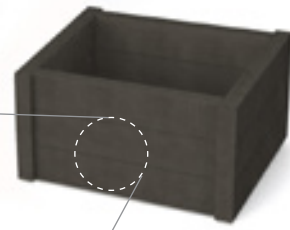

Rotterdam

basic planter often used as traffic obstruction

measurements

models

		PLANTING VOLUME (L)	EMPTY WEIGHT (kg)
WITHOUT SUPPORTS	60 x 60 x 36	62	43
	60 x 60 x 48	95	54
	60 x 60 x 60	127	66
	90 x 90 x 48	235	83
	90 x 90 x 60	316	101
	120 x 60 x 48	204	70
	120 x 60 x 60	274	75
	120 x 120 x 48	439	95
	120 x 120 x 60	590	115
WITH SUPPORTS	60 x 60 x 46	62	53
	60 x 60 x 58	95	64
	60 x 60 x 70	127	76
	90 x 90 x 58	235	105
	90 x 90 x 70	316	123
	120 x 60 x 58	204	80
	120 x 60 x 70	274	85
	120 x 120 x 58	439	105
	120 x 120 x 70	590	125

Coloured throughout

Weatherproof

Completely recyclable

WITHOUT SUPPORTS

1x

WITH SUPPORTS

2x